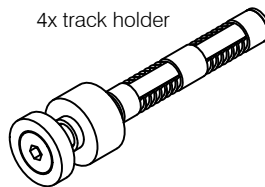

2x Roller

1x stopper right

1x stopper left

1x floor guide

4x track holder

1x track

allen Keys

5 mm