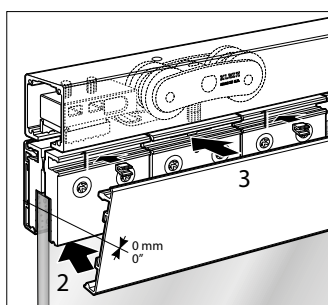

ENG

Lite Glass is the new system for sliding glass doors designed to create an optimal clear opening in every use, combining quality and easiness of installation.

- Installation's flexibility with wall, ceiling mounted, exposed or recessed track with TOP version.
- "Full Ball Bearing" rollers "made in KLEIN" for maximum quality control. (Systems tested over 100.000 cycles as per EN 1527 standard).
- Upper track and clamps fascia have an elegant SILVER anodized aluminum finish (AA10 ISO 7599, 10 microns).
- Holds 8, 10 or 12 mm. glass thickness for doors up to 100kg.