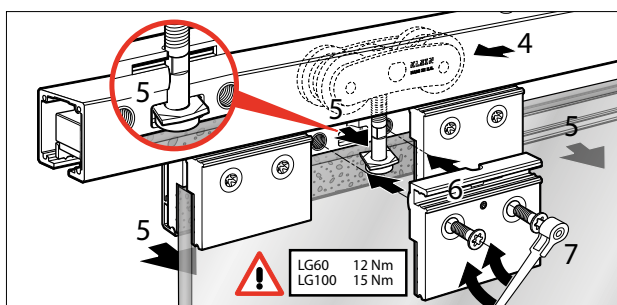

ENG

Lite Glass is the new system for sliding glass doors designed to create an optimal clear opening in every use, combining quality and easiness of installation.

- Installation's flexibility with wall, ceiling mounted, exposed or recessed track with TOP version.
- "Full Ball Bearing" rollers "made in KLEIN" for maximum quality control. (Systems tested over 100.000 cycles as per EN 1527 standard).
- Upper track and clamps fascia have an elegant SILVER anodized aluminum finish (AA10 ISO 7599, 10 microns).
- Holds 8, 10 or 12 mm. glass thickness for doors up to 100kg.