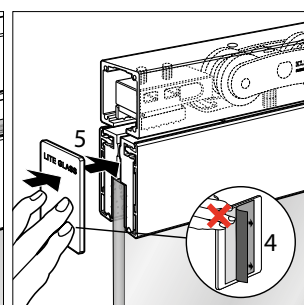

ENG

Lite Glass is the new system for sliding glass doors designed to create an optimal clear opening in every use, combining quality and easiness of installation.

- Installation's flexibility with wall, ceiling mounted, exposed or recessed track with TOP version.
- "Full Ball Bearing" rollers "made in KLEIN" for maximum quality control. (Systems tested over 100.000 cycles as per EN 1527 standard).
- Upper track and clamps fascia have an elegant SILVER anodized aluminum finish (AA10 ISO 7599, 10 microns).
- Holds 8, 10 or 12 mm. glass thickness for doors up to 100kg.