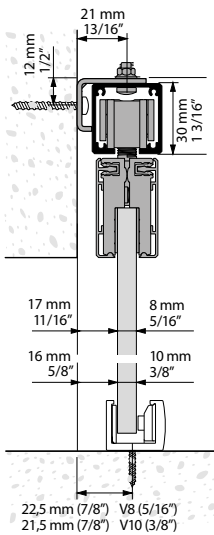

ENG

Lite Glass is the new system for sliding glass doors designed to create an optimal clear opening in every use, combining quality and easiness of installation.

- Installation's flexibility with wall, ceiling mounted, exposed or recessed track with TOP version.
- "Full Ball Bearing" rollers "made in KLEIN" for maximum quality control. (Systems tested over 100.000 cycles as per EN 1527 standard).
- Upper track and clamps fascia have an elegant SILVER anodized aluminum finish (AA10 ISO 7599, 10 microns).
- Holds 8, 10 or 12 mm. glass thickness for doors up to 100kg.

LITE Glass Pared/Wall/Parede/Paret

LITE GLASS 60