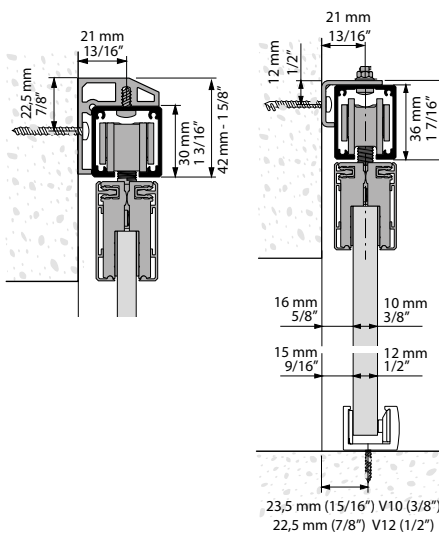

LITE GLASS 100