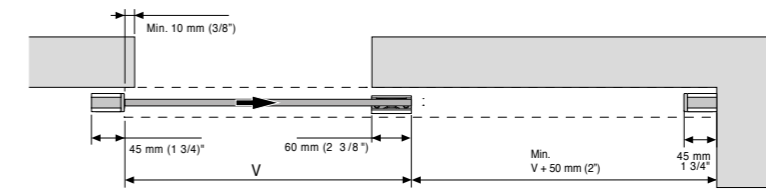

KSC Unikglass+ 150 KSC V ≥ 1000 mm (39") KSC